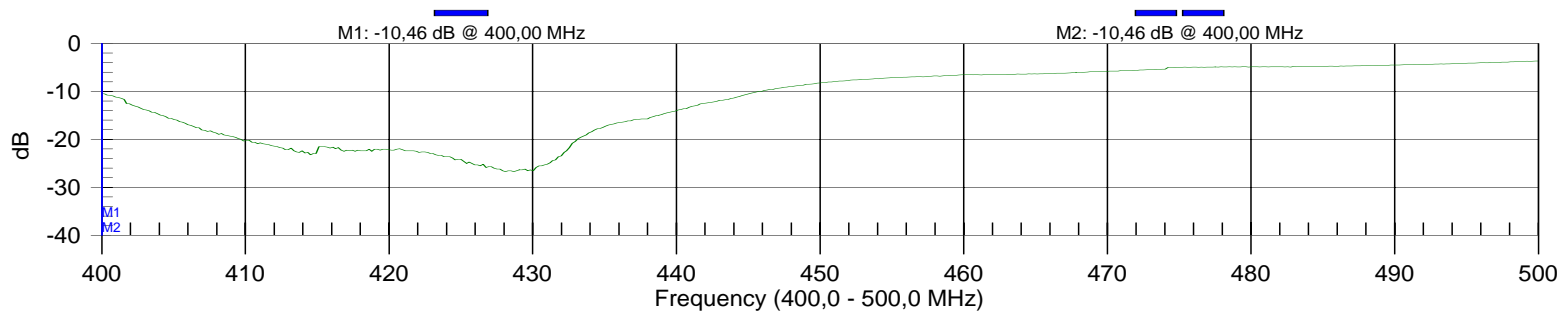

Return Loss CXL70-5C

Resolution: 517
Date: 01/15/2008
Model: S331C

ICAL:ON(COAX)
Time: 12:20:48
Serial #: 00318083

CW: OFF

Return Loss CA712EF

Resolution: 517
Date: 01/15/2008
Model: S331C

ICAL:ON(COAX)
Time: 12:25:39
Serial #: 00318083

CW: OFF

Return Loss K728887

Resolution: 517
Date: 01/15/2008
Model: S331C

ICAL:ON(COAX)
Time: 12:22:07
Serial #: 00318083

CW: OFF

Return Loss K7515221

Resolution: 517
Date: 01/15/2008
Model: S331C

ICAL:ON(COAX)
Time: 12:23:44
Serial #: 00318083