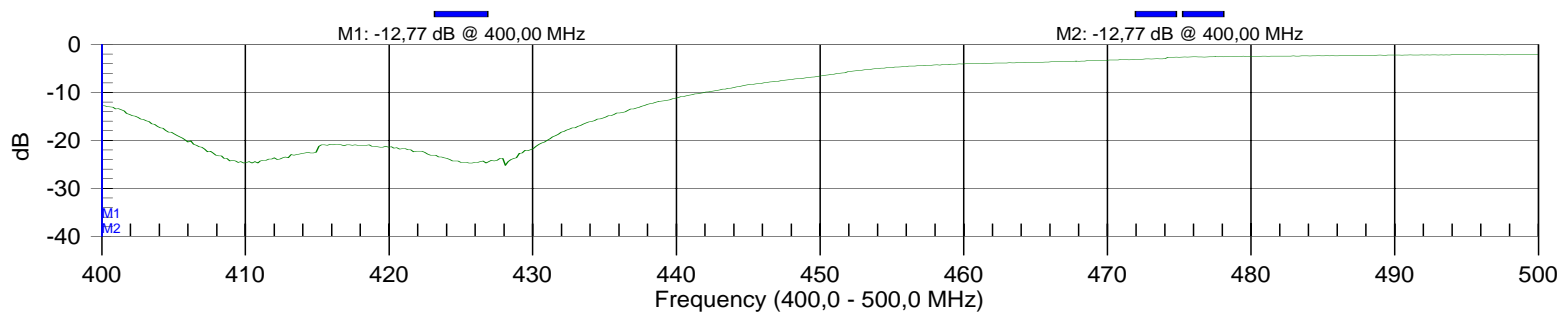

Return Loss CXL70-5C

Resolution: 517
Date: 01/15/2008
Model: S331C

ICAL:ON(COAX)
Time: 12:20:48
Serial #: 00318083

CW: OFF

Return Loss CA712EF

Resolution: 517
Date: 01/15/2008
Model: S331C

ICAL:ON(COAX)
Time: 12:25:39
Serial #: 00318083

CW: OFF

Return Loss K728887

Resolution: 517
Date: 01/15/2008
Model: S331C

ICAL:ON(COAX)
Time: 12:22:07
Serial #: 00318083

CW: OFF

Return Loss K7515221

Resolution: 517
Date: 01/15/2008
Model: S331C

ICAL:ON(COAX)
Time: 12:23:44
Serial #: 00318083