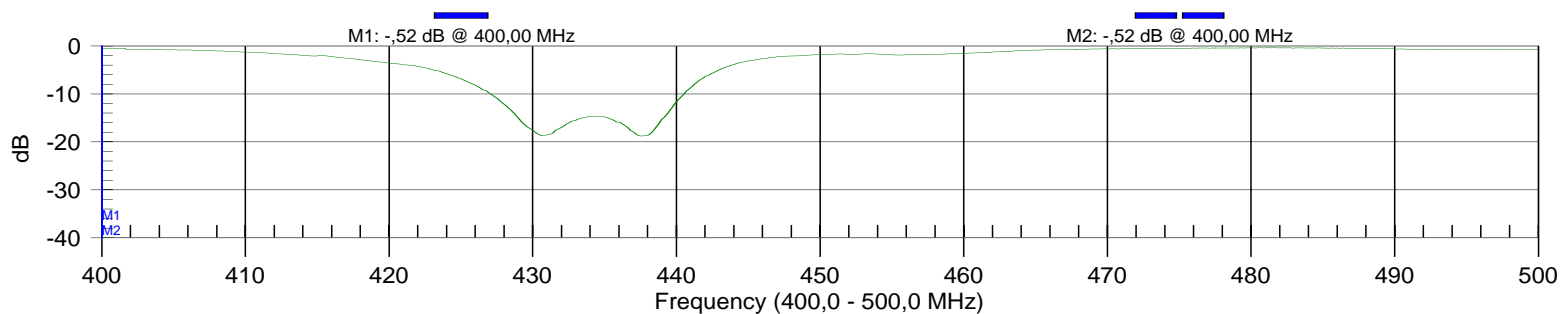

Return Loss CXL70-5C

Resolution: 517
Date: 01/15/2008
Model: S331C

ICAL:ON(COAX)
Time: 12:20:48
Serial #: 00318083

CW: OFF

Return Loss CA712EF

Resolution: 517
Date: 01/15/2008
Model: S331C

ICAL:ON(COAX)
Time: 12:25:39
Serial #: 00318083

CW: OFF

Return Loss K728887

Resolution: 517
Date: 01/15/2008
Model: S331C

ICAL:ON(COAX)
Time: 12:22:07
Serial #: 00318083

CW: OFF

Return Loss K7515221

Resolution: 517
Date: 01/15/2008
Model: S331C

ICAL:ON(COAX)
Time: 12:23:44
Serial #: 00318083