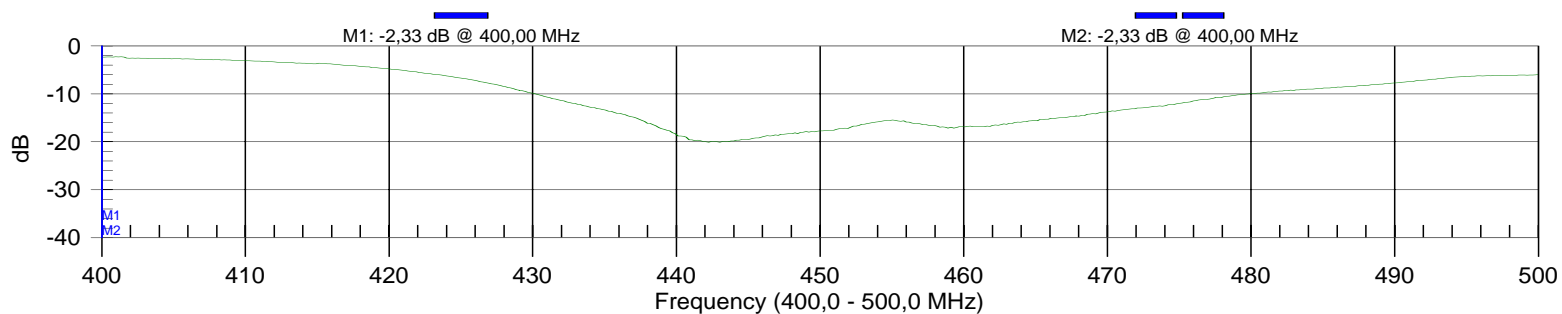

Return Loss CXL70-5C

Resolution: 517
Date: 01/15/2008
Model: S331C

ICAL:ON(COAX)
Time: 12:20:48
Serial #: 00318083

CW: OFF

Return Loss CA712EF

Resolution: 517
Date: 01/15/2008
Model: S331C

ICAL:ON(COAX)
Time: 12:25:39
Serial #: 00318083

CW: OFF

Return Loss K728887

Resolution: 517
Date: 01/15/2008
Model: S331C

ICAL:ON(COAX)
Time: 12:22:07
Serial #: 00318083

CW: OFF

Return Loss K7515221

Resolution: 517
Date: 01/15/2008
Model: S331C

ICAL:ON(COAX)
Time: 12:23:44
Serial #: 00318083